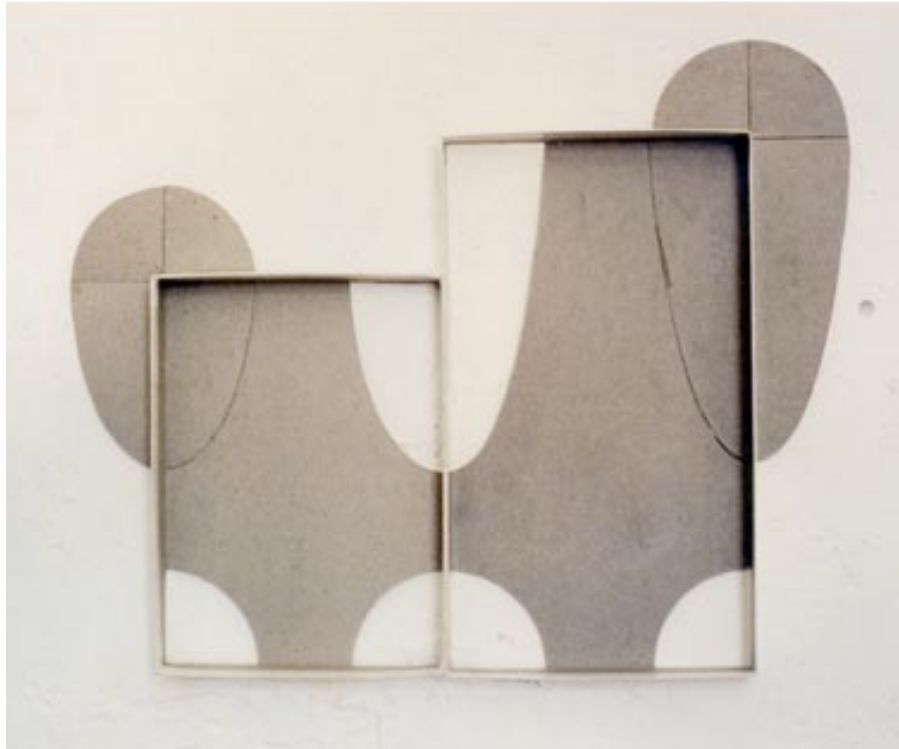

Objects

Heads.

oil on acrylic glass, light-boxes.

each 130 x 127 cm.

2006/2007

pictures 1–3

Betamann base.
acrylic, packing, wood.
102 x 40 x 31 cm.
2004

picture 1
My beautiful garden.
lightbox.
1996

Frankfurt am Main.
1993

picture 3

Basin with blue glove.

porcelain, rubber glove, epoxy resin.
1993

Novadral basin. porcelain, packing, lacquer. 30 x 60 x 40 cm. 1993

Mickis. packings. 1991–93

pictures 1 and 2

Heads.

shoe boxes, covers.

1989

pictures 1–3
Heads.
shoe boxes.
1988