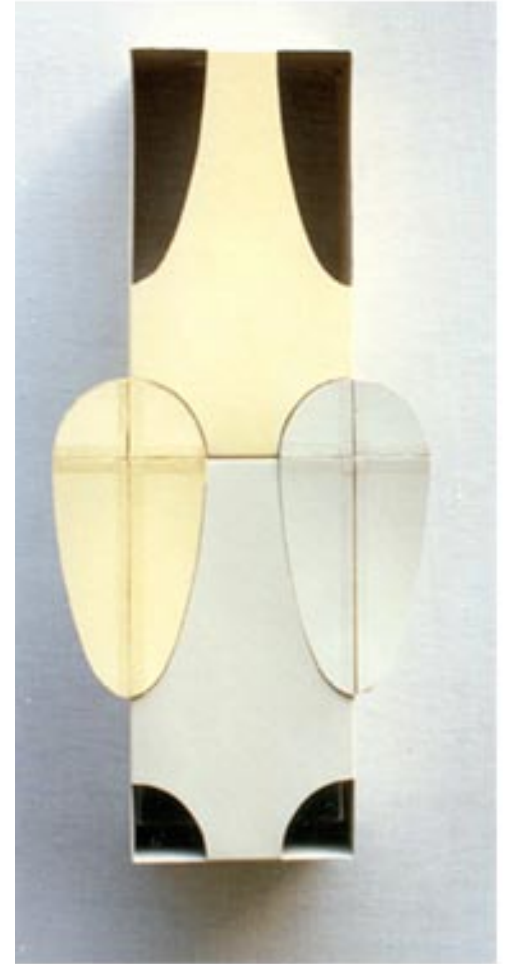

pictures 1–3
Heads.
shoe boxes.
1988