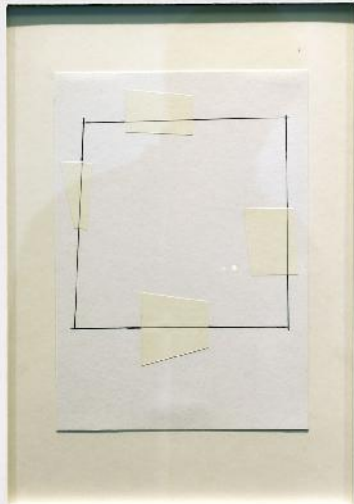

blue rectangle, 2016
cardboard, pen on paper, 29,7cm x 21cm

green square, 2016
cardboard, acrylic on paper, 29,7cm x 21cm

MLK

Mickey.garage, 1993
collage, color pencils on paper, 29,7cm x 21cm

green lips, 1993
color pencils on paper, 29,7cm x 21cm

Mickey-Tv, 1992
collage, color pencils on paper, 29,7cm x 21cm

rectangle, 1993
adhesive labels, pen on paper, 29,7cm x 21cm

Mycospor, 1993
cardboard, acrylic on paper, 29,7cm x 21cm

Color and..., 2015, Galerie Heike Strelow, Frankfurt am Main, paperworks 1989 – 1993, each 29,7cm x 21cm

2 right corners, 2016
pen, cardboard on paper, 50cm x 32,5cm

red square, 2016
acrylic, cardboard on paper, 50cm x 32,5cm

thick black line, 2017
pen, cardboard on paper, 50cm x 32,5cm

black line, 2017
pen, cardboard on paper, 50cm x 32,5cm