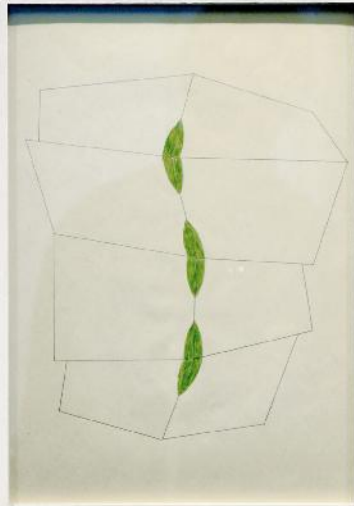

blue rectangle, 2016
cardboard, pen on paper, 29,7cm x 21cm

green square, 2016
cardboard, acrylic on paper, 29,7cm x 21cm

MLK

Mickey.garage, 1993
collage, color pencils on paper, 29,7cm x 21cm

green lips, 1993
color pencils on paper, 29,7cm x 21cm

Mickey-Tv, 1992
collage, color pencils on paper, 29,7cm x 21cm

rectangle, 1993
adhesive labels, pen on paper, 29,7cm x 21cm

Mycospor, 1993
cardboard, acrylic on paper, 29,7cm x 21cm

Color and..., 2015, Galerie Heike Strelow, Frankfurt am Main, paperworks 1989 – 1993, each 29,7cm x 21cm

2 right corners, 2016
pen, cardboard on paper, 50cm x 32,5cm

red square, 2016
acrylic, cardboard on paper, 50cm x 32,5cm

thick black line, 2017
pen, cardboard on paper, 50cm x 32,5cm

black line, 2017
pen, cardboard on paper, 50cm x 32,5cm