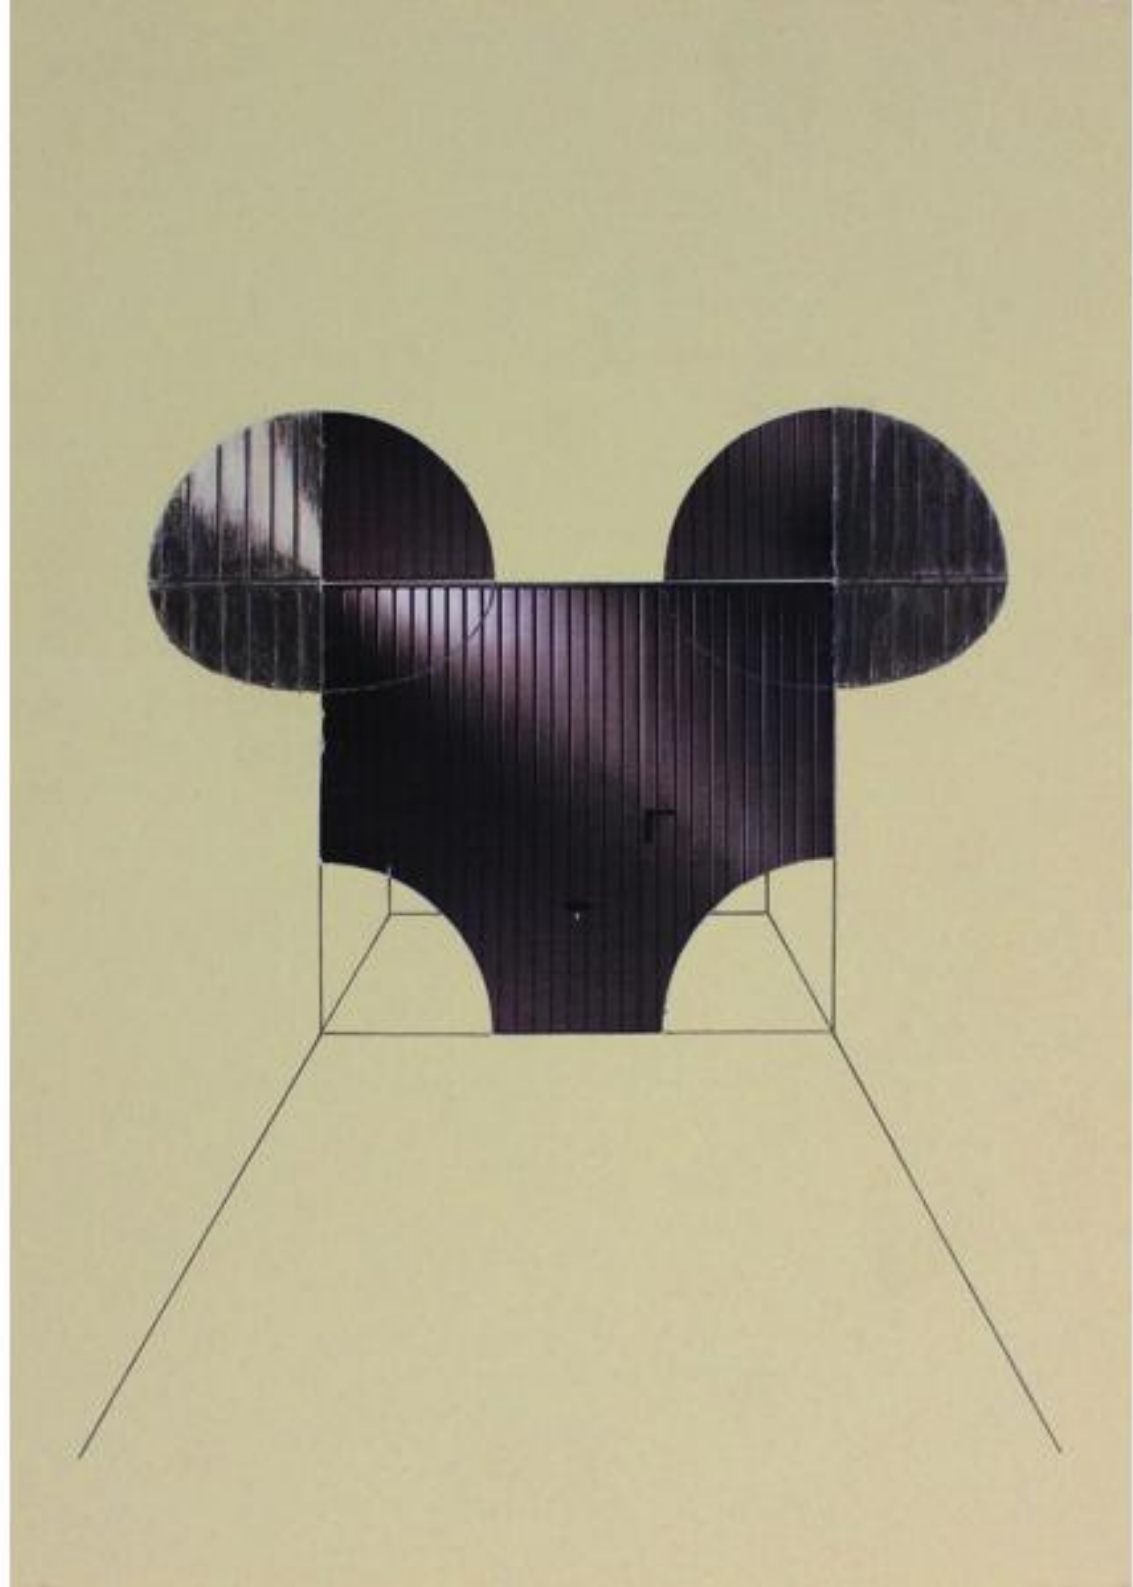

blue rectangle, 2016
cardboard, pen on paper, 29,7cm x 21cm

green square, 2016
cardboard, acrylic on paper, 29,7cm x 21cm

MLK

Mickey.garage, 1993
collage, color pencils on paper, 29,7cm x 21cm

green lips, 1993
color pencils on paper, 29,7cm x 21cm

Mickey-Tv, 1992
collage, color pencils on paper, 29,7cm x 21cm

rectangle, 1993
adhesive labels, pen on paper, 29,7cm x 21cm

Mycospor, 1993
cardboard, acrylic on paper, 29,7cm x 21cm

Color and..., 2015, Galerie Heike Strelow, Frankfurt am Main, paperworks 1989 – 1993, each 29,7cm x 21cm

2 right corners, 2016
pen, cardboard on paper, 50cm x 32,5cm

red square, 2016
acrylic, cardboard on paper, 50cm x 32,5cm

thick black line, 2017
pen, cardboard on paper, 50cm x 32,5cm

black line, 2017
pen, cardboard on paper, 50cm x 32,5cm